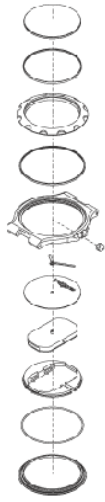

Reference: L300051784

	Reference	Name
→	L319071885	DOMED SAPPHIRE GLASS
→	L329052635	BEZEL PVD YELLOW
→	L333081920	PLASTIC CASING RING
→	L349069635	CASE BACK
→	L358082937	SS CROWN TUBE
→	L359079317	CROWN YELLOW PVD 2N
→	L379074320	YELLOW GLASS GASKET
→	L379076425	BACK GASKET
→	L379138932	BEZEL GASKET